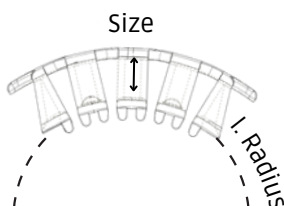

CLUSTER SUPPORT D. 6,5 mm ECO BLACK

GENERAL INFORMATION

CODE	300152EC
CROP TYPE	Tomato
CATEGORY	Vegetables / Truss Supports
DESCRIPTION	Truss support arch to prevent stem bending
APPLICATION RECOMMENDATIONS	
WHERE TO APPLY	Apply the arch onto the flower cluster, near the main stem, at the beginning of the flowering period
HOW MANY TO APPLY (PC)	One arch per cluster
COLOR	Black

MATERIAL SPECIFICATIONS

TYPE OF MATERIAL	Polypropylene
SPECIFICATIONS	100% Recycled; Recyclable; + UV

TECHNICAL SPECIFICATIONS

FEATURES	Rigid
SIZE	6,5 mm
INNER RADIUS IN CURVED STAGE	14 mm
WEIGHT	0,834 gr

SIZE GUIDE

PACKAGING

	VALUE	UNIT
Q.TY PER BOX (PCS)	16.000	pc
BOX DIMENSION	79 x 39 x 27,5 h	cm
BOX GROSS WEIGHT	14,1	kg
BOX NET WEIGHT	13,34	kg
PCS PER PALLET	432.000	pcs
Q.TY PER PALLET (BOXES)	27	boxes
PALLET DIMENSION	80 x 120 x 260 h	cm
PALLET GROSS WEIGHT	390,7	kg
PALLET NET WEIGHT	360,28	kg