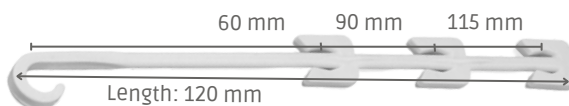

J-HOOK L. 120 mm WHITE

GENERAL INFORMATION

CODE	300157NT
CROP TYPE	Tomato
CATEGORY	Vegetables / Truss Supports
DESCRIPTION	Hook to support the cluster and prevent stem bending
APPLICATION RECOMMENDATIONS	
WHERE TO APPLY	Attach one side to the cluster and connect the other side to the twine
HOW MANY TO APPLY (PC)	One hook per cluster
COLOR	White

MATERIAL SPECIFICATIONS

TYPE OF MATERIAL	Polypropylene
SPECIFICATIONS	100% Recycled; Recyclable

TECHNICAL SPECIFICATIONS

LENGTH	120 mm
WEIGHT	1,52 gr

SIZE GUIDE

PACKAGING

	VALUE	UNIT
Q.TY PER BOX (PCS)	7.000	pc
BOX DIMENSION	79 x 39 x 27,5 h	cm
BOX GROSS WEIGHT	11,4	kg
BOX NET WEIGHT	10,64	kg
PCS PER PALLET	189.000	pcs
Q.TY PER PALLET (BOXES)	27	boxes
PALLET DIMENSION	80 x 120 x 260 h	cm
PALLET GROSS WEIGHT	317,8	kg
PALLET NET WEIGHT	287,28	kg