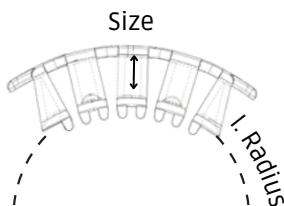

X-SUPPORT D. 5,5 mm ECO BLACK

GENERAL INFORMATION

CODE	300151EC
CROP TYPE	Tomato
CATEGORY	Vegetables / Truss Supports
DESCRIPTION	Truss support arch to prevent stem bending
APPLICATION RECOMMENDATIONS	
WHERE TO APPLY	Apply the arch onto the flower cluster, near the main stem, at the beginning of the flowering period
HOW MANY TO APPLY (PC)	One arch per cluster
COLOR	Black

MATERIAL SPECIFICATIONS

TYPE OF MATERIAL	Polypropylene
SPECIFICATIONS	100% Recycled; Recyclable; + UV

TECHNICAL SPECIFICATIONS

FEATURES	Flexible
SIZE	5,5 mm
INNER RADIUS IN CURVED STAGE	12 mm
WEIGHT	0,67 gr

SIZE GUIDE

PACKAGING

	VALUE	UNIT
Q.TY PER BOX (PCS)	20.000	pc
BOX DIMENSION	79 x 39 x 27,5 h	cm
BOX GROSS WEIGHT	14,4	kg
BOX NET WEIGHT	13,4	kg
PCS PER PALLET	540.000	pcs
Q.TY PER PALLET (BOXES)	27	boxes
PALLET DIMENSION	80 x 120 x 260 h	cm
PALLET GROSS WEIGHT	398,8	kg
PALLET NET WEIGHT	361,8	kg