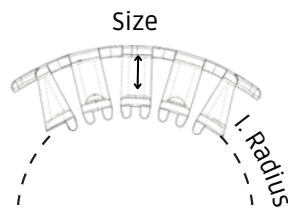

X-SUPPORT D. 5,5 mm TRANSPARENT

GENERAL INFORMATION

CODE	300151NT
CROP TYPE	Tomato
CATEGORY	Vegetables / Truss Supports
DESCRIPTION	Truss support arch to prevent stem bending
APPLICATION RECOMMENDATIONS	
WHERE TO APPLY	Apply the arch onto the flower cluster, near the main stem, at the beginning of the flowering period
HOW MANY TO APPLY (PC)	One arch per cluster
COLOR	Transparent

MATERIAL SPECIFICATIONS

TYPE OF MATERIAL	Polypropylene
SPECIFICATIONS	Recyclable

TECHNICAL SPECIFICATIONS

FEATURES	Flexible
SIZE	5,5 mm
INNER RADIUS IN CURVED STAGE	12 mm
WEIGHT	0,64 gr

SIZE GUIDE

PACKAGING

	VALUE	UNIT
Q.TY PER BOX (PCS)	20.000	pc
BOX DIMENSION	79 x 39 x 27,5 h	cm
BOX GROSS WEIGHT	13,6	kg
BOX NET WEIGHT	12,8	kg
PCS PER PALLET	540.000	pcs
Q.TY PER PALLET (BOXES)	27	boxes
PALLET DIMENSION	80 x 120 x 260 h	cm
PALLET GROSS WEIGHT	377,2	kg
PALLET NET WEIGHT	345,6	kg