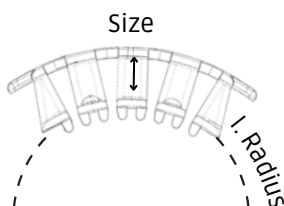

### GENERAL INFORMATION

CODE	300150EC
CROP TYPE	Tomato
CATEGORY	Vegetables / Truss Supports
DESCRIPTION	Truss support arch to prevent stem bending
APPLICATION RECOMMENDATIONS	
WHERE TO APPLY	Apply the arch onto the flower cluster, near the main stem, at the beginning of the flowering period
HOW MANY TO APPLY (PC)	One arch per cluster
COLOR	Black

### TECHNICAL SPECIFICATIONS

FEATURES	Rigid
SIZE	5,5 mm
INNER RADIUS IN CURVED STAGE	20 mm
WEIGHT	0,695 gr

### SIZE GUIDE