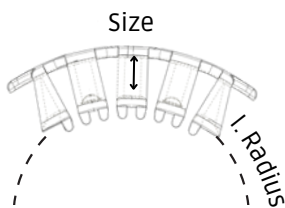

SIZE GUIDE

PACKAGING

	VALUE	UNIT
Q.TY PER BOX (PCS)	20.000	pc
BOX DIMENSION	79 x 39 x 27,5 h	cm
BOX GROSS WEIGHT	14	kg
BOX NET WEIGHT	13,1	kg
PCS PER PALLET	540.000	pcs
Q.TY PER PALLET (BOXES)	27	boxes
PALLET DIMENSION	80 x 120 x 260 h	cm
PALLET GROSS WEIGHT	388	kg
PALLET NET WEIGHT	353,7	kg