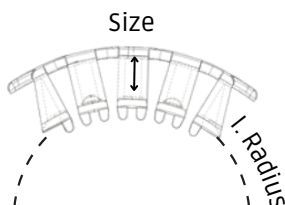

Z-SUPPORT D. 5,5 mm BIO OFF-WHITE

GENERAL INFORMATION

CODE	300150BD
CROP TYPE	Tomato
CATEGORY	Vegetables / Truss Supports
DESCRIPTION	Truss support arch to prevent stem bending
APPLICATION RECOMMENDATIONS	
WHERE TO APPLY	Apply the arch onto the flower cluster, near the main stem, at the beginning of the flowering period
HOW MANY TO APPLY (PC)	One arch per cluster
INSTALLATION TEMPERATURE	Above 15°C
COLOR	Off-white

FEATURES	Rigid
SIZE	5,5 mm
INNER RADIUS IN CURVED STAGE	12 mm
WEIGHT	1,08 gr

SIZE GUIDE

PACKAGING

	VALUE	UNIT
Q.TY PER BOX (PCS)	20.000	pc
BOX DIMENSION	79 x 39 x 27,5 h	cm
BOX GROSS WEIGHT	22,4	kg
BOX NET WEIGHT	21,6	kg
PCS PER PALLET	540.000	pcs
Q.TY PER PALLET (BOXES)	27	boxes
PALLET DIMENSION	80 x 120 x 260 h	cm
PALLET GROSS WEIGHT	614,8	kg
PALLET NET WEIGHT	583,2	kg